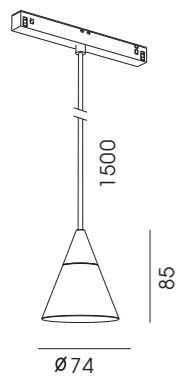

Size

DC.PF0104-1