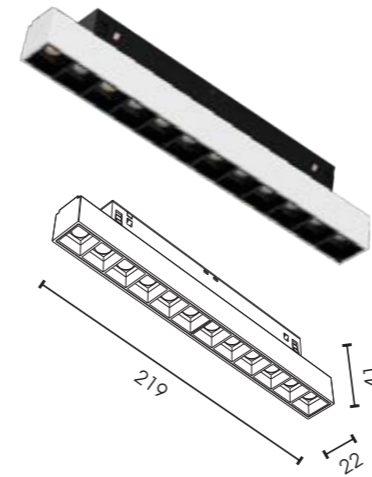

DC.TB0315-1

0.25 IP20

Material	Input	Luminous Flux	Lamp	CRI	Beam Angle
Aluminum	DC350mA 15W	900lm/3000K	OSRAM 3030	Ra≥90	24°/36°