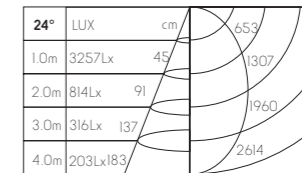

Color : ☐ White ☒ Black

Product profile

Item Code	Input	Luminous Flux	Lamp	Beam Angle	Available Dimming
DC.PS0206-C	DC150mA 1x6W	414lm	HonourTEK	15°/24°/38°	Dali
DC.PS0210-C	DC250mA 1x10W	660lm	HonourTEK	15°/24°/38°	Dali
DC.PS0215-C	DC350mA 1x15W	844lm	HonourTEK	15°/24°/38°	Dali

Size

DC.PS0206-C

0.23 F CE IP20

Material	Input	Luminous Flux	Lamp	CRI	Beam Angle
Aluminum	DC150mA 1x6W	414lm/3000K	Honourtek HRA0604	Ra≥95	15°/24°/38°

DC.PS0210-C

0.33 F CE IP20

Material	Input	Luminous Flux	Lamp	CRI	Beam Angle
Aluminum	DC250mA 1x10W	660lm/3000K	Honourtek HRA0607	Ra≥95	15°/24°/38°

DC.PS0215-C

0.58 F CE IP20

Material	Input	Luminous Flux	Lamp	CRI	Beam Angle
Aluminum	DC350mA 1x15W	844lm/3000K	Honourtek HRA0610	Ra≥95	15°/24°/38°

Optional Accessories

Honeycomb Size: Ø26 x 3
Size: Ø33 x 3
Size: Ø42 x 3
Combed Glass Size: Ø26 x 3
Size: Ø33 x 3
Size: Ø42 x 3
Woven Glass Size: Ø26 x 3
Size: Ø33 x 3
Size: Ø42 x 3

Optional Colors for Baffle

White Golden Black