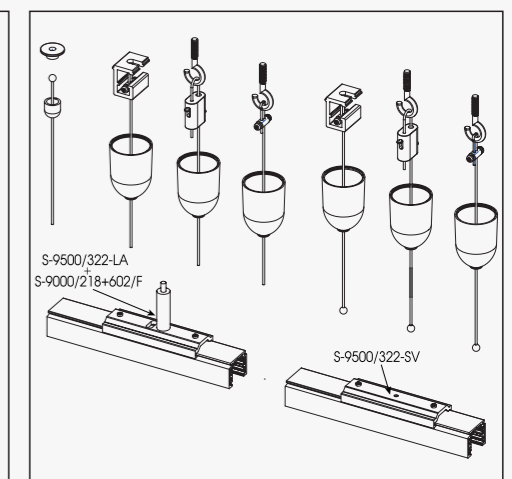

Suspension accessories with ceiling adjustment

Accessories for „in row“ use junctions