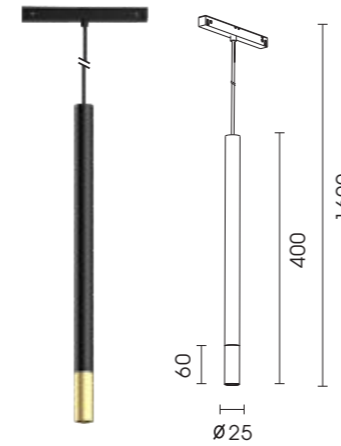

DC.PS0108-1

0.34 CE IP20

Material	Input	Luminous Flux	Lamp	CRI	Beam Angle
Aluminum	DC500mA 1x8W	229lm/3000K	CREE XHP35	Ra ≥ 90	15°/25°/30°

15°	LUX	cm
1.0m	3228Lx	31
2.0m	807Lx	62
3.0m	358Lx	93
4.0m	201Lx	124

25°	LUX	cm
1.0m	1994Lx	39
2.0m	498Lx	79
3.0m	221Lx	119
4.0m	124Lx	159

30°	LUX	cm
1.0m	1063Lx	45
2.0m	265Lx	91
3.0m	118Lx	137
4.0m	66Lx	183