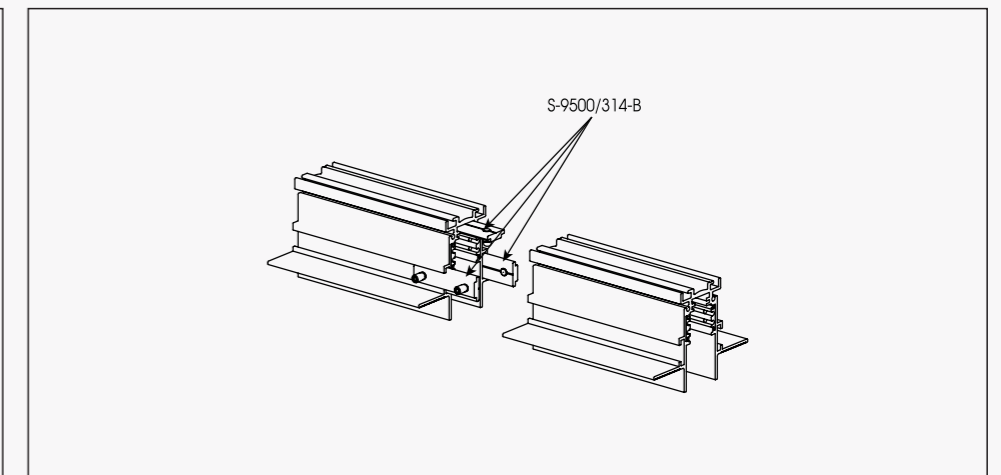

- ceiling bracket
- M6 nut
- M6 threaded bar (L=1000mm)

Raw

ST2 ST6

ST5,ST10 TRACKS

Suspension sets

Accessories for „in row“ use junctions

UNIVERSAL
SUSPENSION ACCESSORIES

Available colours: **W** White RAL 9010 **W2** White RAL 9016
B Black RAL 9005 **RA** Raw aluminium