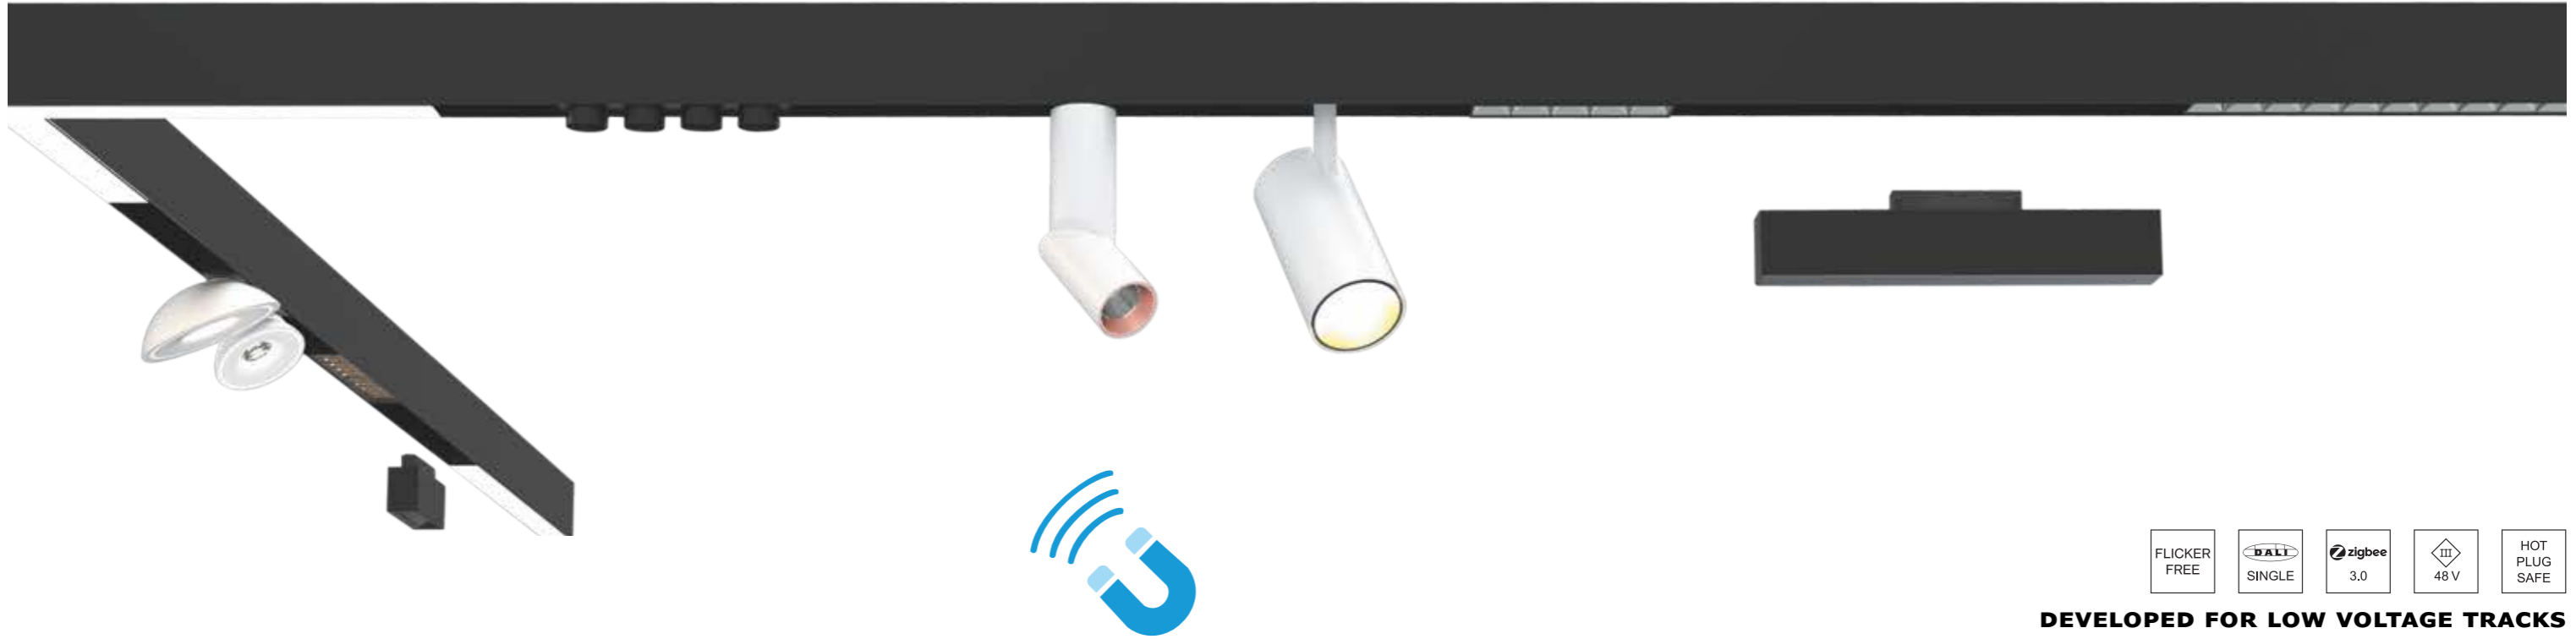

48V MAGNETIC TRACK LIGHT SYSTEM

**DEVELOPED FOR LOW VOLTAGE TRACKS
TO SATISFY ALL TECHNICAL AND DESIGN NEEDS**

48V MAGNETIC TRACK LIGHT SYSTEM

4 wire

MODEL NO.	M20-BL9	INPUT	DC 48V
POWER	9W	FITTING COLOUR	<input type="checkbox"/> <input checked="" type="checkbox"/>
LUMEN	80LM/W	OPTION COLOUR	<input type="checkbox"/> <input checked="" type="checkbox"/> <input type="checkbox"/> <input type="checkbox"/>
BEAM ANGLE	20° 40° 60°	CCT.	3000K 4000K 5000K
CRI	Ra80/Ra95	DIMMING OPTION	