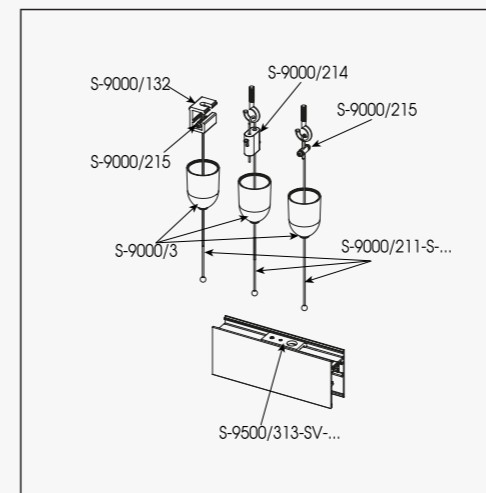

Suspension accessories with ceiling adjustment