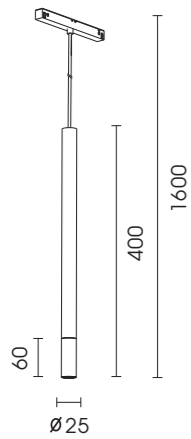

Extension Rod: By adding extension rod to the arm, it can fit to track TYPE 2

9500-.../...-ST7

9500-.../...-ST9

Color : White Black

Product profile

Item Code	Input	Luminous Flux	Lamp	Beam Angle	Available Dimming
DC.PS0108-1	DC500mA 1x8W	229lm	CREE XHP35	15°/25°/30°	Dali
DC.PS0110-1	DC250mA 1x10W	767lm	HonourTEK	20°/38°	Dali

Size

DC.PS0108-1

DC.PS0110-1

DC.PS0108-1

0.34 CE IP20

Material	Input	Luminous Flux	Lamp	CRI	Beam Angle
Aluminum	DC500mA 1x8W	229lm/3000K	CREE XHP35	Ra ≥ 90	15°/25°/30°

15°	LUX	cm
1.0m	3228Lx	31
2.0m	807Lx	62
3.0m	358Lx	93
4.0m	201Lx	124