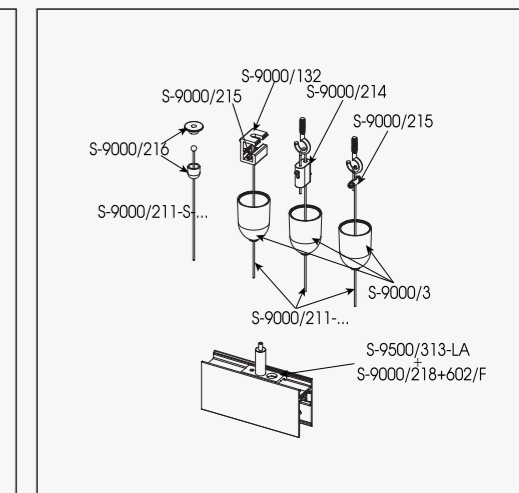

Suspension accessories with track adjustment