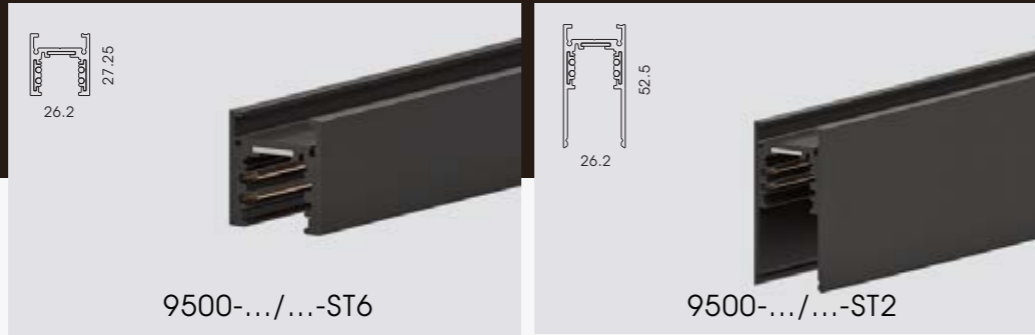

H

Available colours: **W** White RAL 9010 **W2** White RAL 9016
B Black RAL 9005 **RA** Raw aluminium

END CAP

9504/ST2-...
9504/ST2-...-F

Metal sheet end cap; ...-F: with hole for cable

W **W2** **B** Embossed

ST2

S-9500-L/W-...
S-9500-L/W2-...
S-9500-L/B-...

Plastic cover strip (length: 1, 2, 3m)

W **W2** **B** Embossed effect

ST2

9504/ST6-...
9504/ST6-...-F

Metal sheet end cap; ...-F: with hole for cable

W **B** Embossed

ST6

BRACKETS

S-9500/313-LA-...

Short bracket for suspensions

ST2

ST6

S-9500/323-LA-...

Long bracket for suspensions

ST2

ST6

S-9500/313-M6-...

Short bracket for suspensions

ST2

ST6

RA Embossed

S-9500/323-M6-...

Long bracket for suspensions

ST2

ST6

S-9500/313-M13-...

Short bracket for suspensions

ST2

ST6

S-9500/323-M13-...

Long bracket for suspensions

ST2

ST6

S-9500/313-SV-...

Short bracket for suspensions

ST2

ST6

S-9500/323-SV-...

Long bracket for suspensions

ST2

ST6

CEILING FIXING BRACKET

S-9000/132

Ceiling bracket for suspensions

ST2

ST6