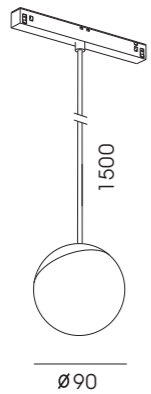

DC.PF0204-1