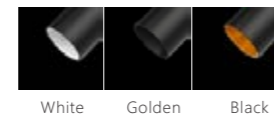

Optional Colors for Baffle

Adjustable scale 30 60 90