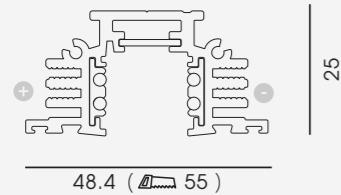

INSTALLATION HEIGHT: 105 mm

9500-.../...-ST3