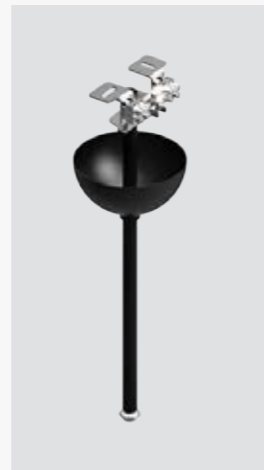

ST6

S-9000-P4

Includes:

- ceiling bracket
- M6 nut
- M6 threaded bar (L=1000mm)

ST2

ST6

Available colours: **W** White RAL 9010 **W2** White RAL 9016
B Black RAL 9005 **Raw aluminium**

S-9000-P5-B

- Includes:
- ceiling hook
 - metal stem (L=1200mm)
 - metal cup

W W2 B

ST2 ST6

S-9000-P6-P-...

- Includes:
- ceiling bracket
 - metallic cup (∅ 100mm)
 - M13 threaded stem (L=1200mm) with counter-nut
 - 2 2P terminal blocks 400V-32A; T: 125°C; sect. 4mm² + dedicated earth terminal block