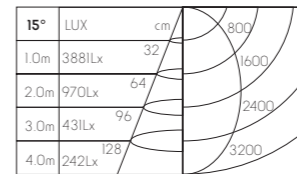

DC.PS0215-C

0.58 F CE IP20

Material	Input	Luminous Flux	Lamp	CRI	Beam Angle
Aluminum	DC350mA 1x15W	844lm/3000K	Honourtek HRA0610	Ra≥95	15°/24°/38°