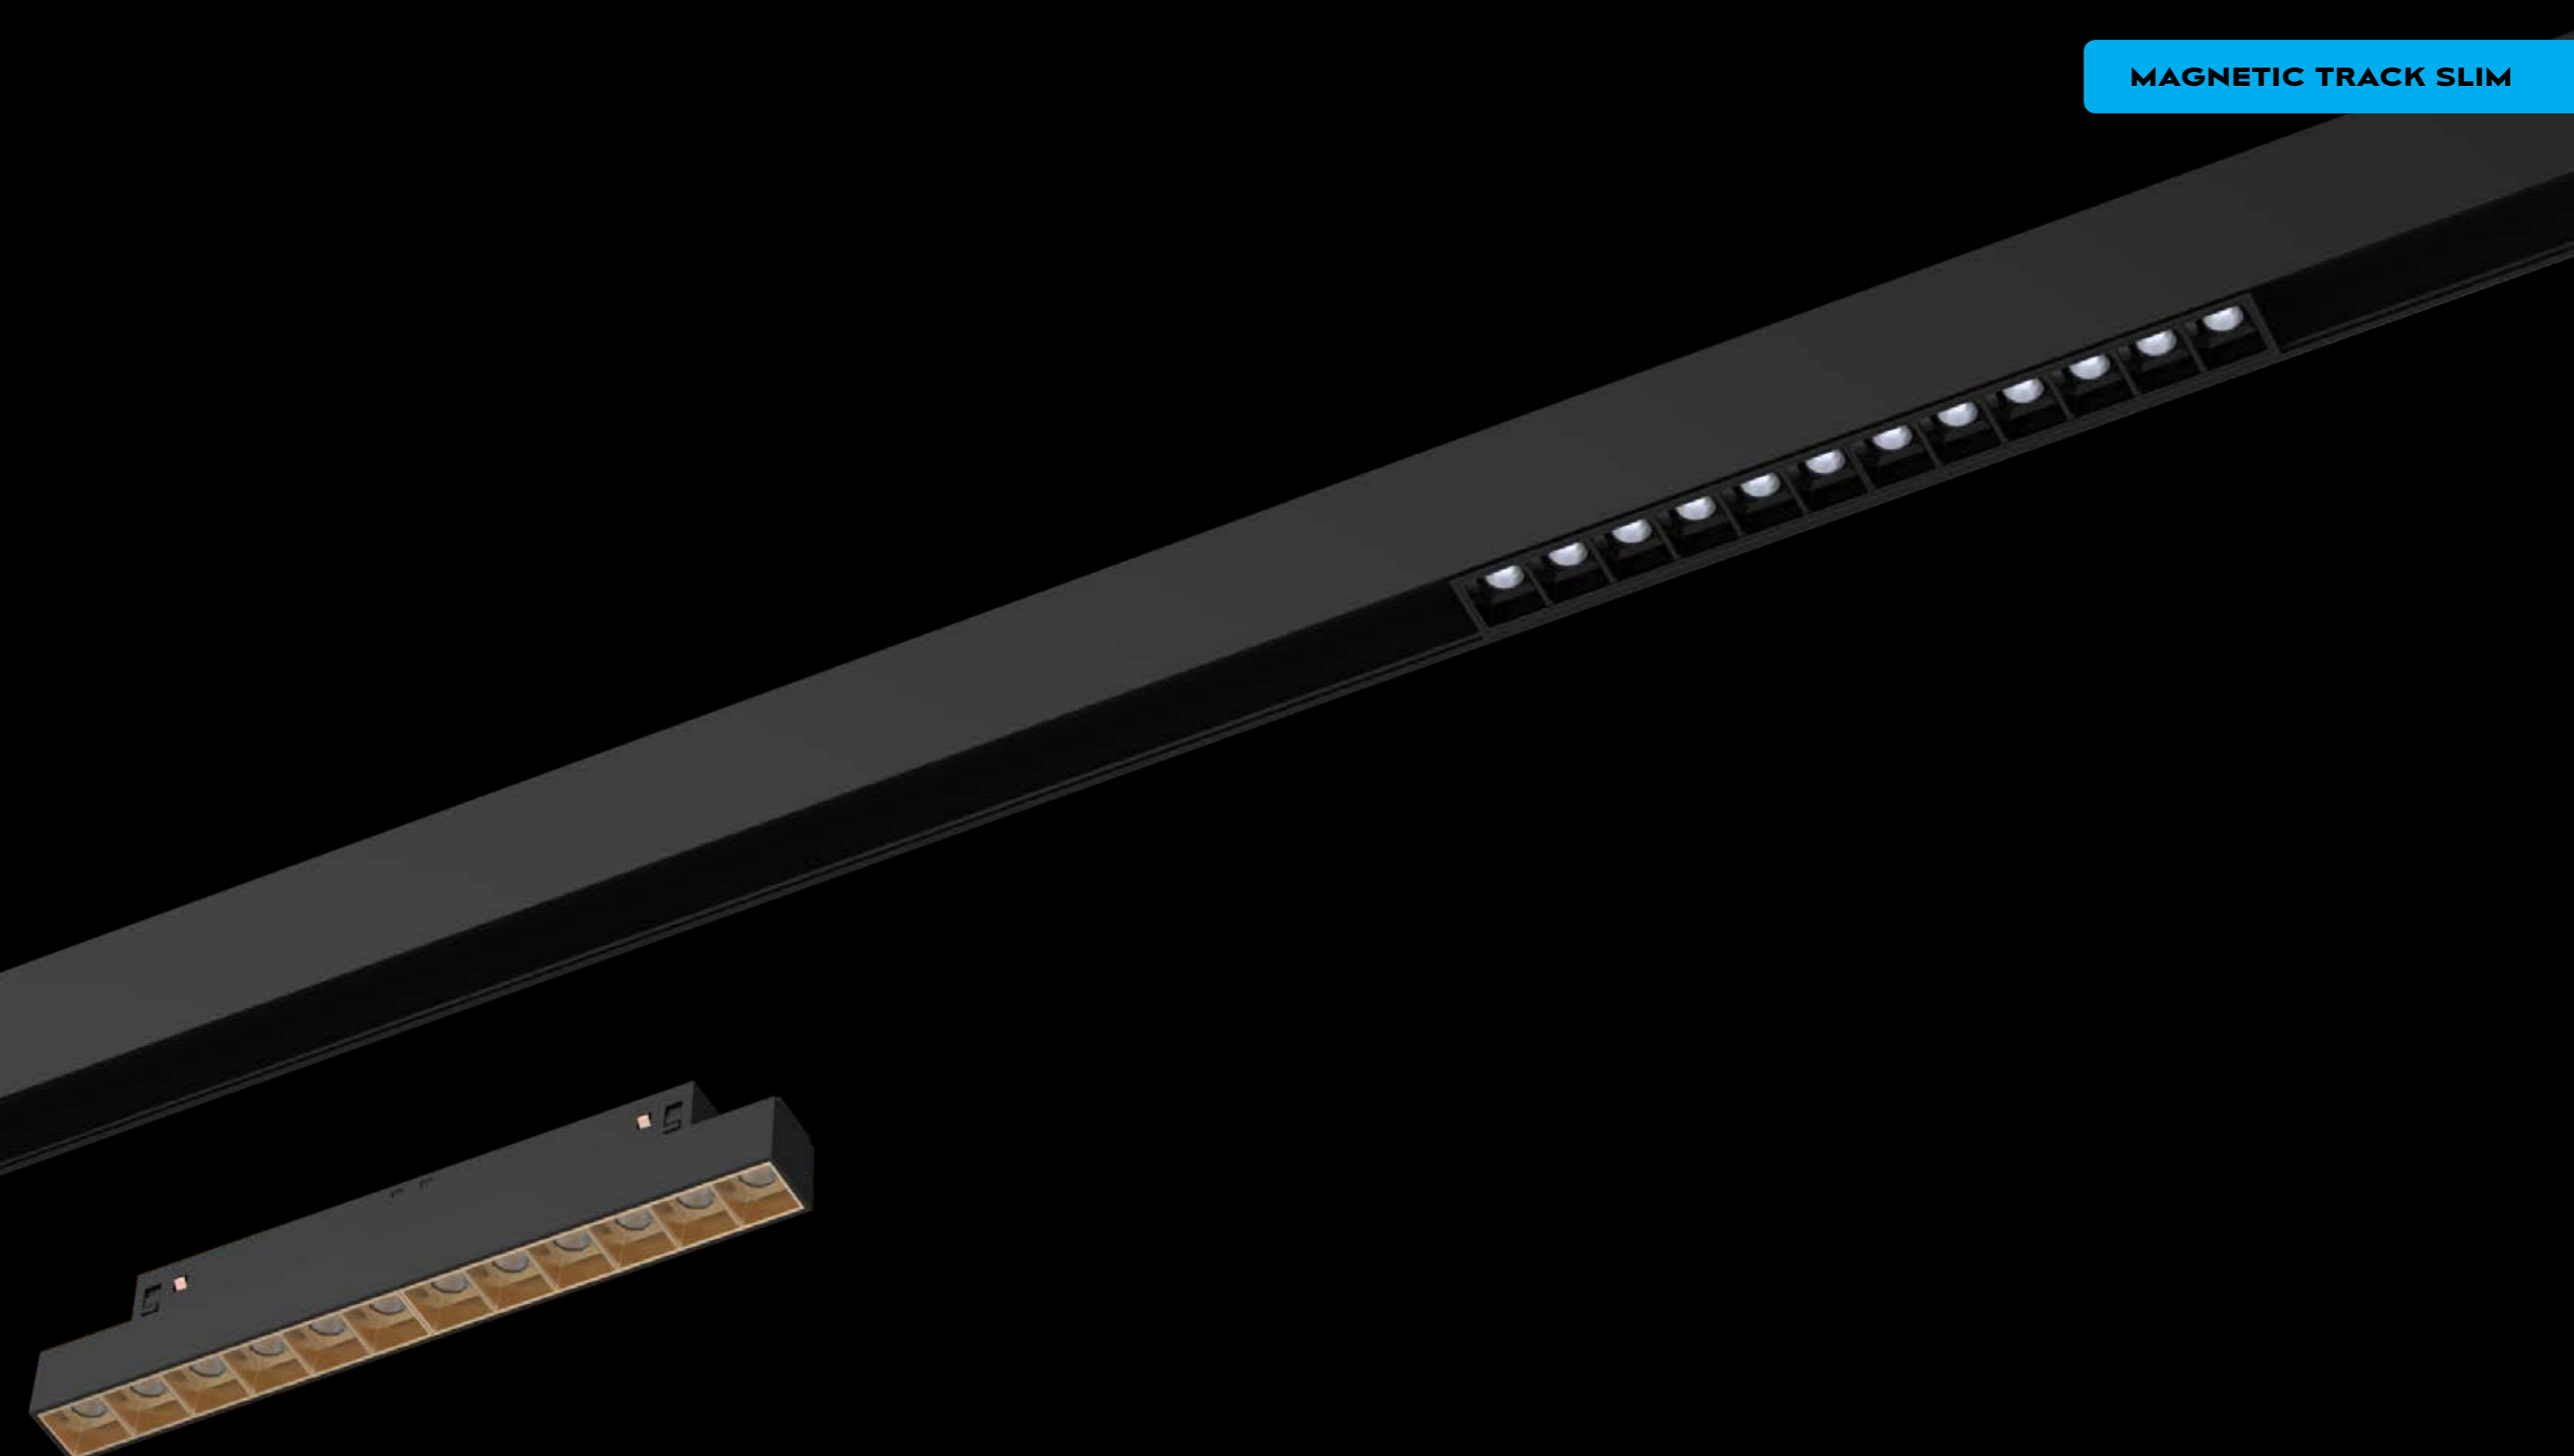

Magnetic Track Slim

TRACKS

LUMINAIRES

MOUNTING OPTIONS

COLORS

Magnetic Track Slim combines unornamented aesthetics with a multitude of configuration options and effortless installation. The outcome is an ecosystem of quality components perfect for spaces where constant flexibility and high performance are required.

 TYPE 2
DEEP-RECESSED

SLIM RAIL

Magnetic track rail with a thin and slim design. Installation options: recessed, surface mounted (for both wall and ceiling) or suspended. Available in 1, 2 or 3m; in white structure or black structure.