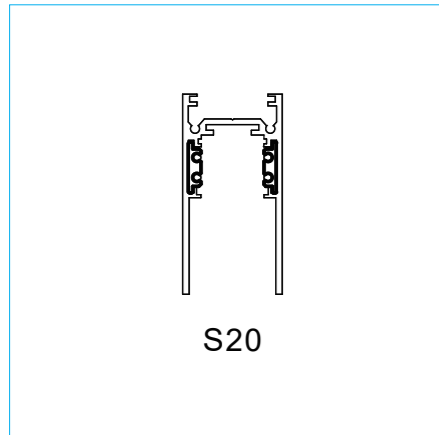

48V MAGNETIC TRACK LIGHT SYSTEM

**DEVELOPED FOR LOW VOLTAGE TRACKS
TO SATISFY ALL TECHNICAL AND DESIGN NEEDS**

48V MAGNETIC TRACK LIGHT SYSTEM

4 wire

MODEL NO.	M20-BL9	INPUT	DC 48V
POWER	9W	FITTING COLOUR	<input type="checkbox"/> <input checked="" type="checkbox"/>
LUMEN	80LM/W	OPTION COLOUR	<input type="checkbox"/> <input checked="" type="checkbox"/> <input type="checkbox"/> <input type="checkbox"/>
BEAM ANGLE	20° 40° 60°	CCT.	3000K 4000K 5000K
CRI	Ra80/Ra95	DIMMING OPTION	