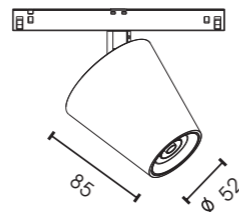

DC.TS0215-C