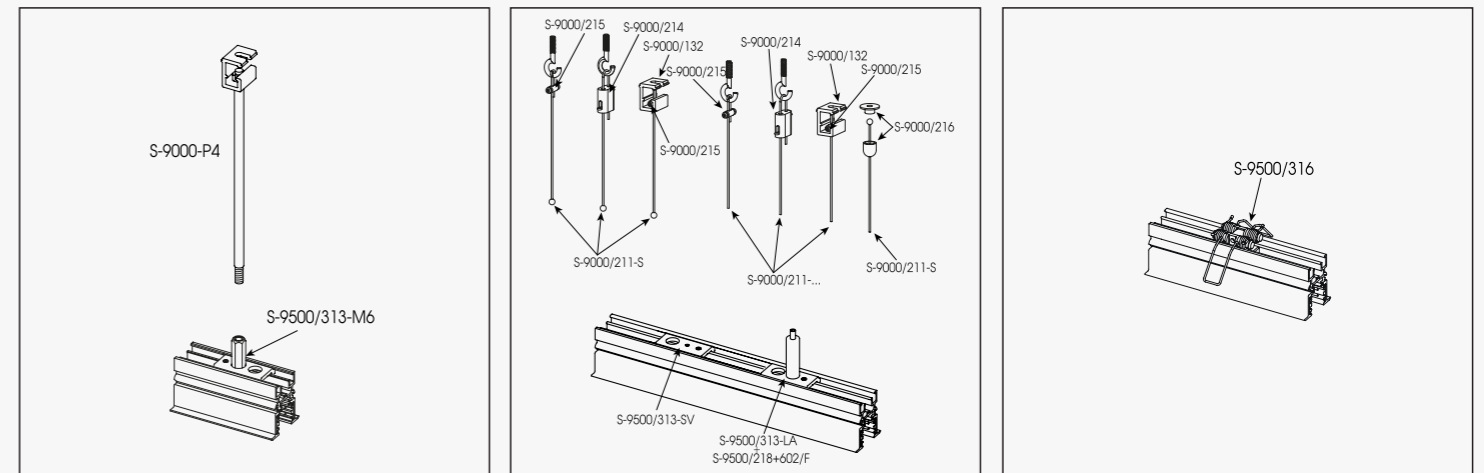

SUSPENSION SETS

S-9000-P4

- Includes:
- ceiling bracket
 - M6 nut
 - M6 threaded bar (L=1000mm)

ST8

ST8 TRACKS

Suspension sets

Suspension accessories with track adjustment

Spring fixing