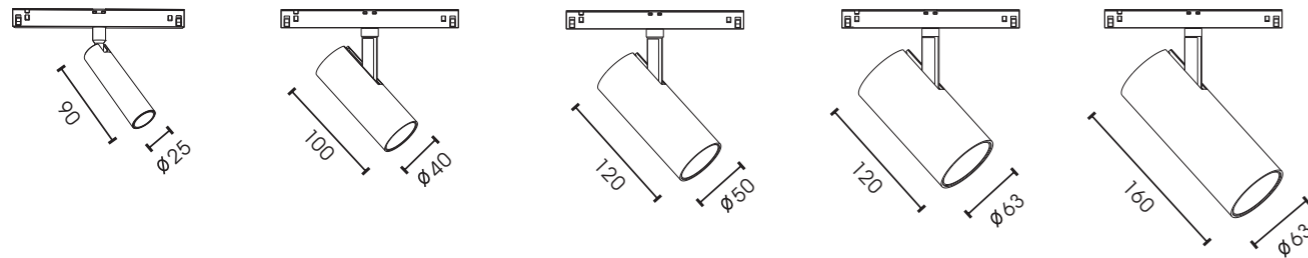

Size

DC.TS0108-1   DC.TS0110-C   DC.TS0115-C   DC.TS0120-C   DC.TS0130-C

DC.TS0108-1

0.22 IP20

Material	Input	Luminous Flux	Lamp	CRI	Beam Angle
Aluminum	DC500mA 1x8W	375lm/3000K	CREE XHP35	Ra≥90	15°/25°/30°