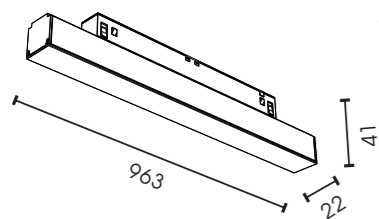

Extension Rod: By adding extension rod to the arm, it can fit to track TYPE 2

9500-.../...-ST7

9500-.../...-ST9