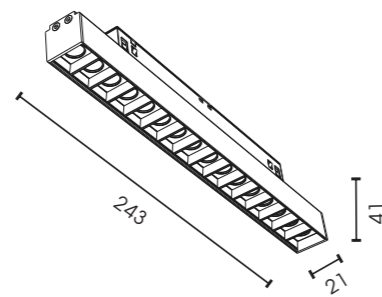

DC.TB0418-2