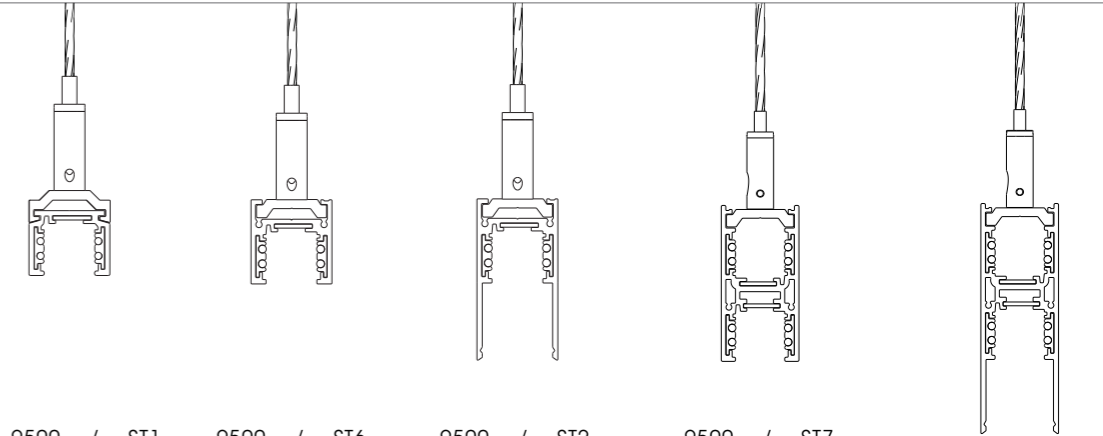

SUSPENSION

9500-.../...-ST1

9500-.../...-ST6

9500-.../...-ST2

9500-.../...-ST7

9500-.../...-ST9

RECESSED-TRIM