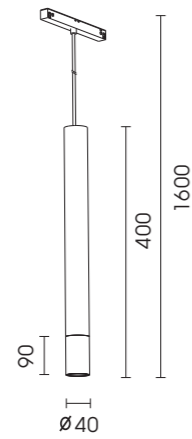

DC.PS0110-1