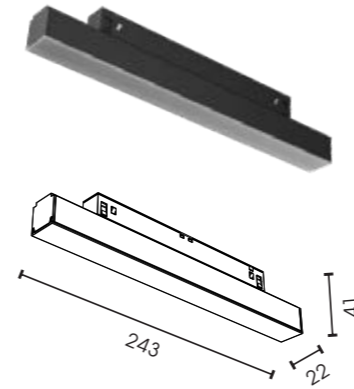

Size

DC.TF0403-1

0.25 IP20

Material	Input	Luminous Flux	Lamp	CRI	Beam Angle
Aluminum	DC150mA 4W	120lm/3000K	OSRAM 2835	R_a ≥ 90	120°