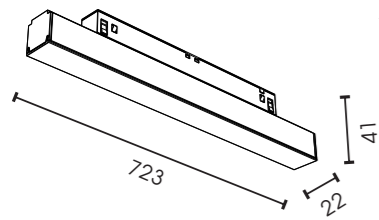

DC.TF0412-1

0.25 IP20

Material	Input	Luminous Flux	Lamp	CRI	Beam Angle
Aluminum	DC500mA 12W	650lm/3000K	OSRAM 2835	Ra≥90	120°