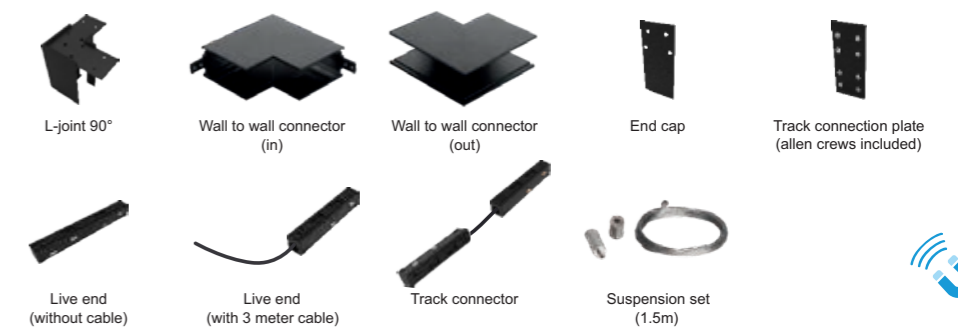

S20 MAGNETIC TRACK

Input voltage	DC48V
Max. load	up to 300W
Max. track length	up to 50m
Track sections	1m / 2m / 3m
Available colour	Satin Black
Certification	CE / ROHS

S35 MAGNETIC TRACK

Input voltage	DC48V
Max. load	up to 300W
Max. track length	up to 50m
Track sections	1m / 2m / 3m
Available colour	Satin Black
Certification	CE / ROHS