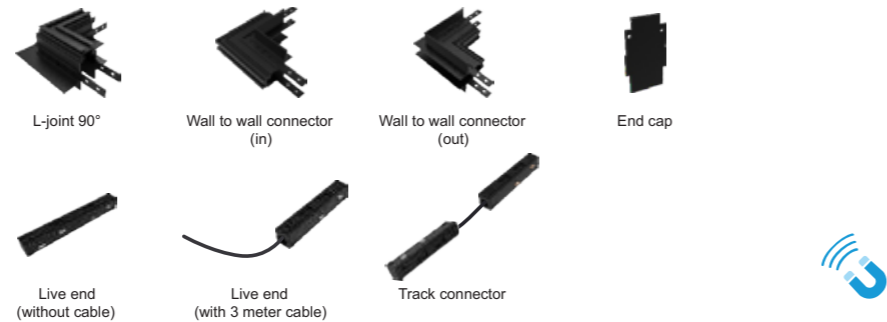

S20 MAGNETIC TRACK

Input voltage	DC48V
Max. load	up to 300W
Max. track length	up to 50m
Track sections	1m / 2m / 3m
Available colour	Satin Black
Certification	CE / ROHS

S35 MAGNETIC TRACK

Input voltage	DC48V
Max. load	up to 300W
Max. track length	up to 50m
Track sections	1m / 2m / 3m
Available colour	Satin Black
Certification	CE / ROHS

R20 MAGNETIC TRACK

Input voltage	DC48V
Max. load	up to 300W
Max. track length	up to 50m
Track sections	1m / 2m / 3m
Available colour	Oxidating Black
Certification	CE / ROHS

R35 MAGNETIC TRACK

Input voltage	DC48V
Max. load	up to 300W
Max. track length	up to 50m
Track sections	1m / 2m / 3m
Available colour	Oxidating Black
Certification	CE / ROHS