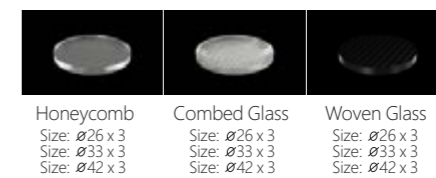

0.33 F CE IP20

Material	Input	Luminous Flux	Lamp	CRI	Beam Angle
Aluminum	DC250mA 1x10W	660lm/3000K	Honourtek HRA0607	Ra≥95	15°/24°/38°

DC.PS0215-C

0.58 F CE IP20

Material	Input	Luminous Flux	Lamp	CRI	Beam Angle
Aluminum	DC350mA 1x15W	844lm/3000K	Honourtek HRA0610	Ra≥95	15°/24°/38°

Optional Accessories

Honeycomb Size: Ø26 x 3
Size: Ø33 x 3
Size: Ø42 x 3
Combed Glass Size: Ø26 x 3
Size: Ø33 x 3
Size: Ø42 x 3
Woven Glass Size: Ø26 x 3
Size: Ø33 x 3
Size: Ø42 x 3

Optional Colors for Baffle