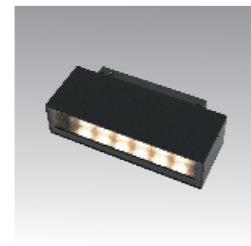

MODEL NO.	M35-SLP5	INPUT	DC 48V
POWER	12W	FITTING COLOUR	■
LUMEN	80LM/W	OPTION COLOUR	/
BEAM ANGLE	Wall washer	CCT.	3000K 4000K 5000K
CRI	Ra80/Ra95	DIMMING OPTION