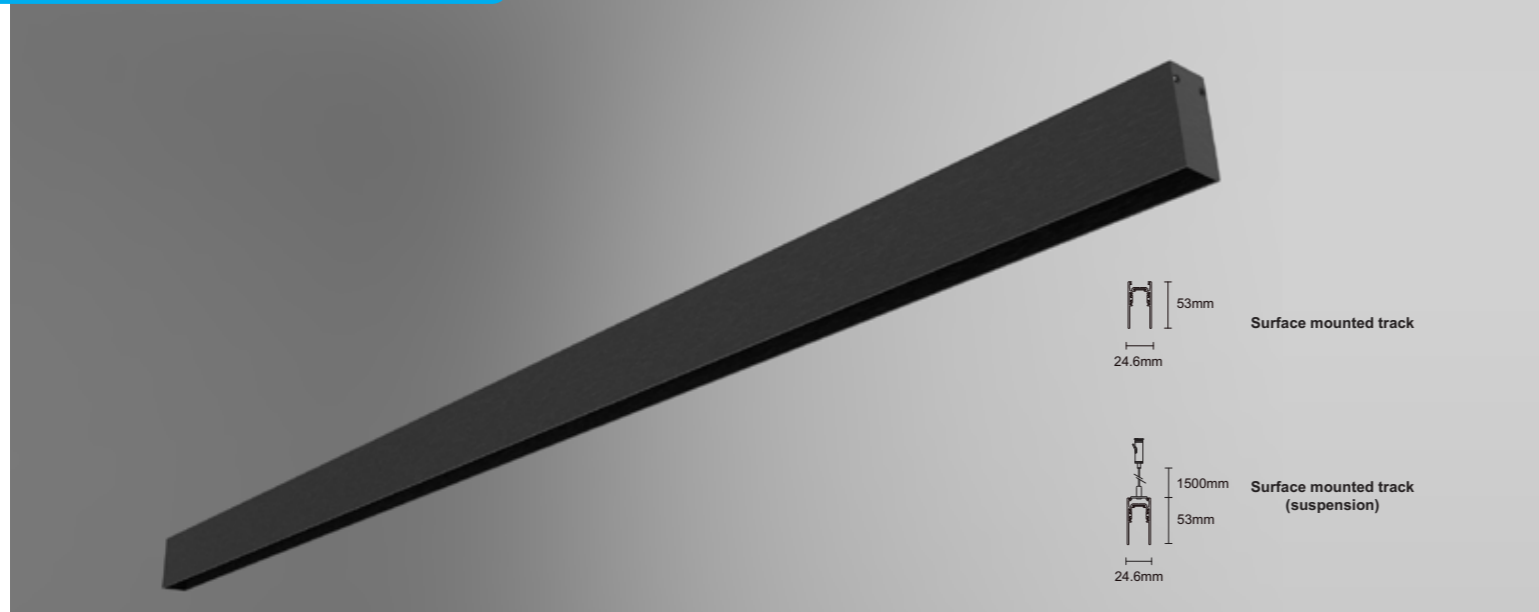

S20 MAGNETIC TRACK

Input voltage	DC48V
Max. load	up to 300W
Max. track length	up to 50m
Track sections	1m / 2m / 3m
Available colour	Satin Black
Certification	CE / ROHS