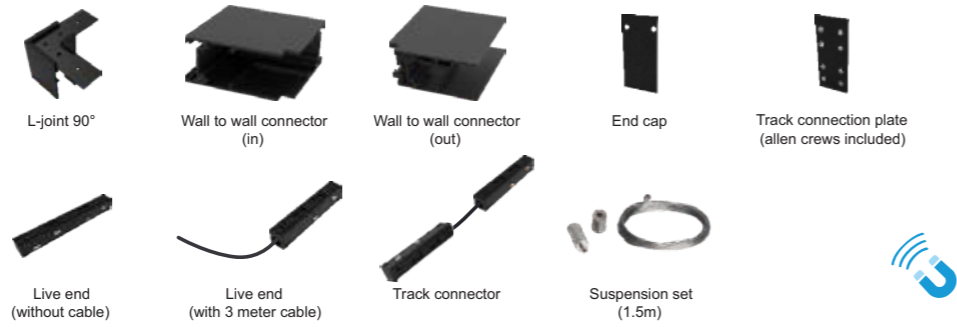

S20 MAGNETIC TRACK

Input voltage	DC48V
Max. load	up to 300W
Max. track length	up to 50m
Track sections	1m / 2m / 3m
Available colour	Satin Black
Certification	CE / ROHS

S35 MAGNETIC TRACK

Input voltage	DC48V
Max. load	up to 300W
Max. track length	up to 50m
Track sections	1m / 2m / 3m
Available colour	Satin Black
Certification	CE / ROHS

R20 MAGNETIC TRACK

Input voltage	DC48V
Max. load	up to 300W
Max. track length	up to 50m
Track sections	1m / 2m / 3m
Available colour	Oxidating Black
Certification	CE / ROHS

R35 MAGNETIC TRACK

Input voltage	DC48V
Max. load	up to 300W
Max. track length	up to 50m
Track sections	1m / 2m / 3m
Available colour	Oxidating Black
Certification	CE / ROHS