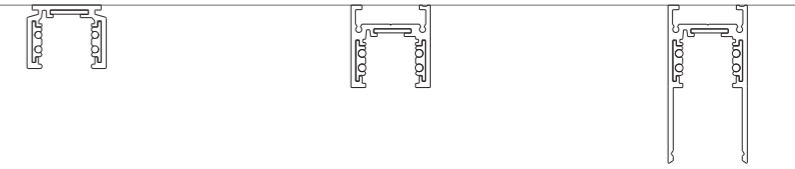

9500-.../...-ST1

9500-.../...-ST6

9500-.../...-ST2