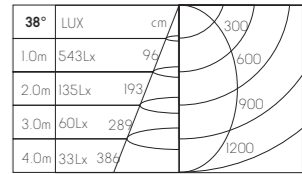

DC.PS0210-C

0.33 F CE IP20

Material	Input	Luminous Flux	Lamp	CRI	Beam Angle
Aluminum	DC250mA 1x10W	660lm/3000K	Honourtek HRA0607	Ra≥95	15°/24°/38°