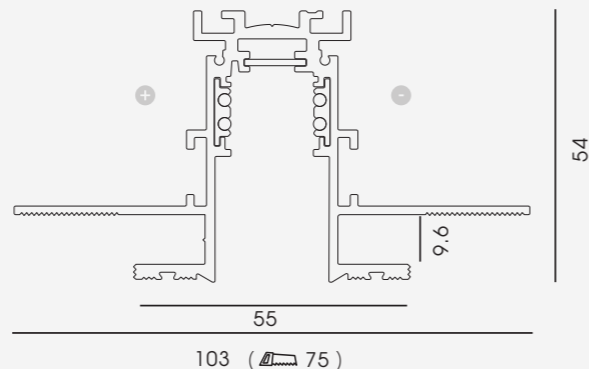

9500-.../...-ST2

INSTALLATION HEIGHT: 105 mm

9500-.../...-ST3

INSTALLATION HEIGHT: 105 mm

9500-.../...-ST8

INSTALL RAIL BEFORE ADDING CEILING

9500-.../...-ST5

INSTALLATION HEIGHT: 125 mm