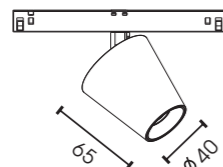

DC.TS0210-C