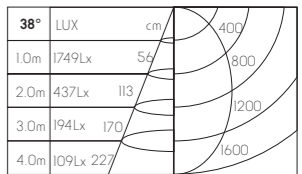

DC.PS0215-C

0.58 F CE IP20

Material	Input	Luminous Flux	Lamp	CRI	Beam Angle
Aluminum	DC350mA 1x15W	844lm/3000K	Honourtek HRA0610	Ra≥95	15°/24°/38°