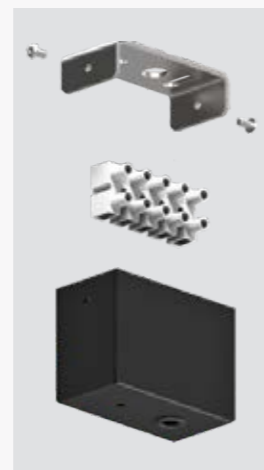

- Includes:
- ceiling hook
 - metal stem (L=1200mm)
 - metal cup

W W2 B

ST2 ST6

S-9000-P6-P-...

- Includes:
- ceiling bracket
 - metallic cup (∅ 100mm)
 - M13 threaded stem (L=1200mm) with counter-nut
 - 2 2P terminal blocks 400V-32A; T: 125°C; sect. 4mm² + dedicated earth terminal block

W W2 B

ST2 ST6

S-9000-P6-S-...

- Includes:
- ceiling bracket
 - metallic cup (∅ 100mm)
 - M13 threaded stem (L=1200mm) with counter-nut

W W2 B

ST2 ST6

S-RE-P-...

- Includes:
- ceiling bracket
 - 1 5P terminal block 400V-32A; T: 125°C; sect. 4mm²
 - metallic cup