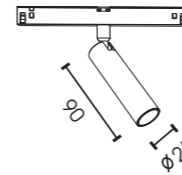

Color : ☐ White ☒ Black

Product profile

Item Code	Input	Luminous Flux	Lamp	Beam Angle	Available Dimming
DC.TS0108-1	DC500mA 1x8W	250lm	CREE XHP35	15°/25°/30°	Dali
DC.TS0110-C	DC250mA 1x10W	794lm	HonourTEK	15°/24°/38°	Dali
DC.TS0115-C	DC350mA 1x15W	844lm	HonourTEK	15°/24°/38°	Dali
DC.TS0120-C	DC500mA 1x20W	456lm	CLM-9	15°/24°/38°	Dali
DC.TS0130-C	DC700mA 1x30W	1700lm	CXM-9	15°/24°/38°	Dali

Size

DC.TS0108-1

0.22 IP20

Material	Input	Luminous Flux	Lamp	CRI	Beam Angle
Aluminum	DC500mA 1x8W	375lm/3000K	CREE XHP35	Ra≥90	15°/25°/30°

DC.TS0110-C

0.28 IP20

Material	Input	Luminous Flux	Lamp	CRI	Beam Angle
Aluminum	DC250mA 1x10W	551lm/3000K	Honourtek HRA0607	Ra≥95	15°/24°/38°

Optional Accessories

Optional Colors for Baffle