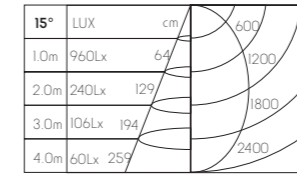

DC.PS0210-C

0.33 F CE IP20

Material	Input	Luminous Flux	Lamp	CRI	Beam Angle
Aluminum	DC250mA 1x10W	660lm/3000K	Honourtek HRA0607	Ra≥95	15°/24°/38°