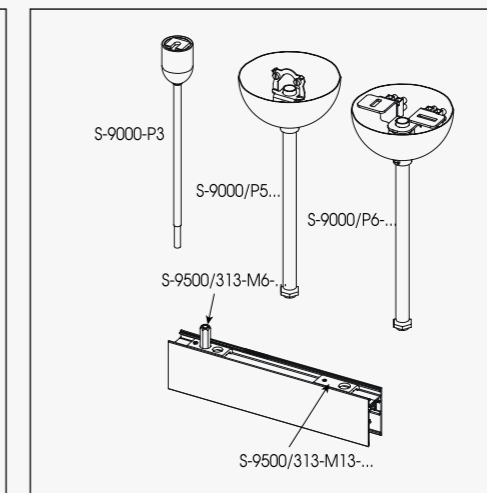

Suspension sets