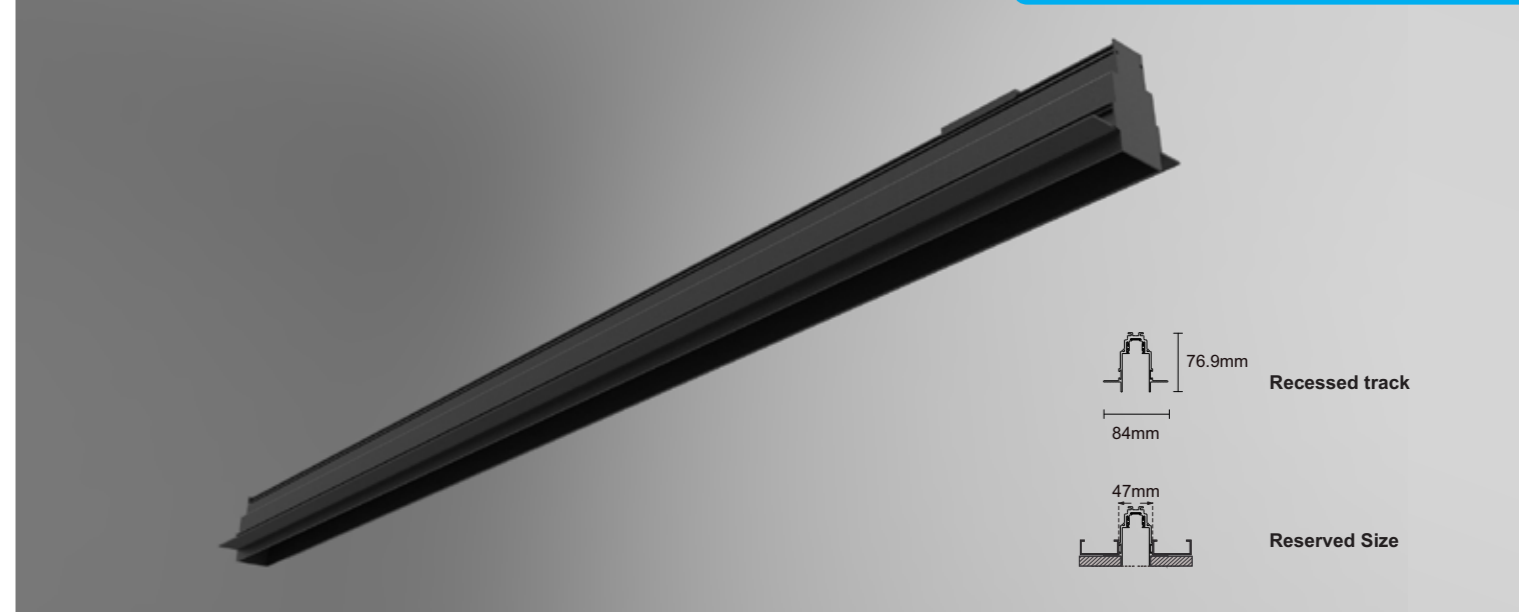

R35 MAGNETIC TRACK

Input voltage	DC48V
Max. load	up to 300W
Max. track length	up to 50m
Track sections	1m / 2m / 3m
Available colour	Oxidating Black
Certification	CE / ROHS