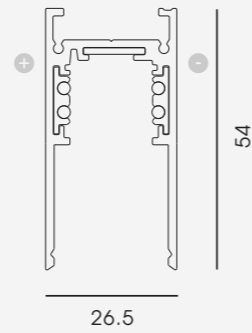

Material	Input	Luminous Flux	Lamp	CRI	Beam Angle
Aluminum	DC150mA 1x6W	240lm/3000K	OSRAM3030	Ra≥90	120°

Tracks

TRACKS
ACCESSORIES
DIMENSIONS
DIAGRAM

LOW VOLTAGE TRACK

section drawings

9500-.../...-ST1

9500-.../...-ST6