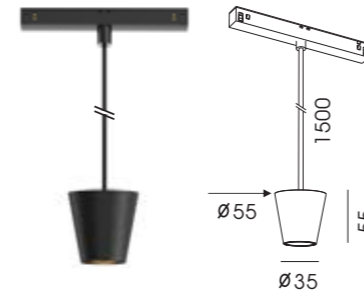

Size

DC.TS0206-C

DC.TS0210-C

DC.TS0215-C

DC.PS0206-C

0.23 F CE IP20

Material	Input	Luminous Flux	Lamp	CRI	Beam Angle
Aluminum	DC150mA 1x6W	414lm/3000K	Honourtek HRA0604	Ra≥95	15°/24°/38°

DC.PS0210-C