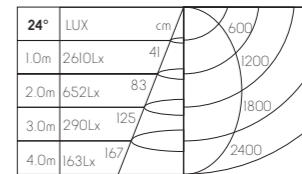

DC.PS0215-C

0.58 F CE IP20

Material	Input	Luminous Flux	Lamp	CRI	Beam Angle
Aluminum	DC350mA 1x15W	844lm/3000K	Honourtek HRA0610	Ra≥95	15°/24°/38°