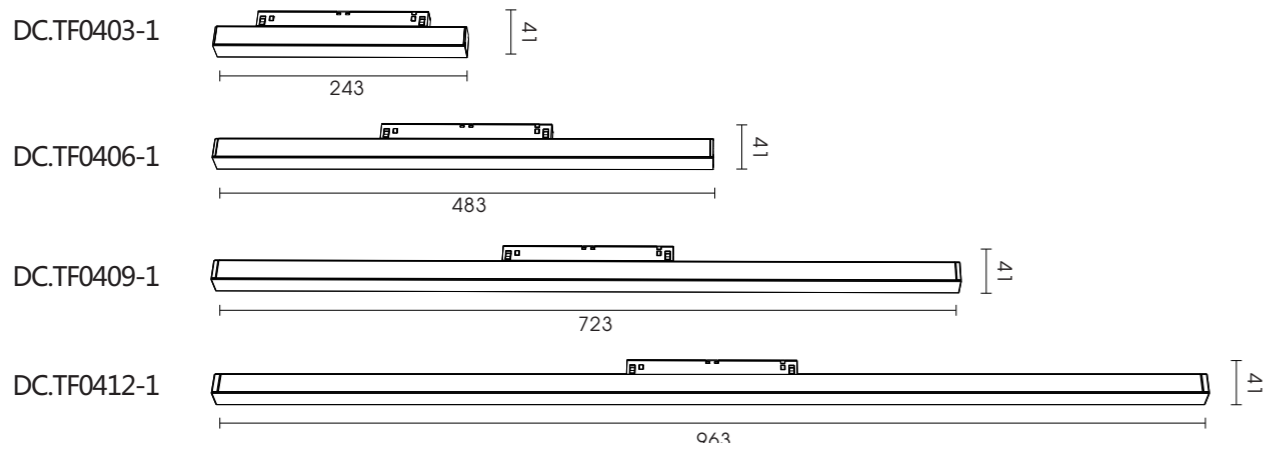

Size

DC.TF0403-1

0.25 IP20

Material	Input	Luminous Flux	Lamp	CRI	Beam Angle
Aluminum	DC150mA 4W	120lm/3000K	OSRAM 2835	R_a ≥ 90	120°