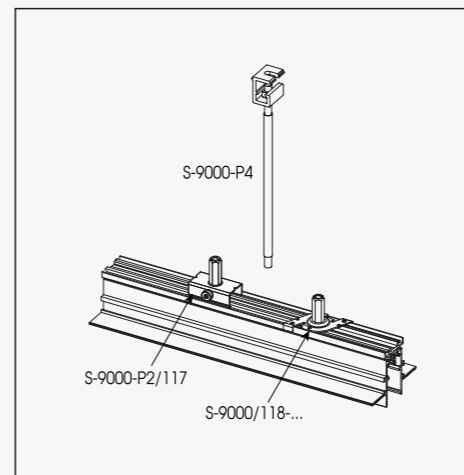

- ceiling bracket
- M6 nut
- M6 threaded bar (L=1000mm)

Raw

ST2 ST6

ST5,ST10 TRACKS

Suspension sets

Accessories for „in row“ use junctions

UNIVERSAL
SUSPENSION ACCESSORIES

Available colours: **W** White RAL 9010 **W2** White RAL 9016
B Black RAL 9005 **RA** Raw aluminium