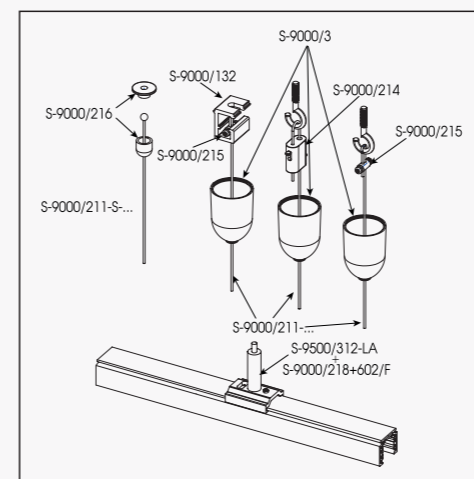

ST1

S-9000/216

Chrome plated brass round head ceiling

ST...

CEILING FIXING BRACKET

S-9000/132

Ceiling bracket for suspensions

ST1