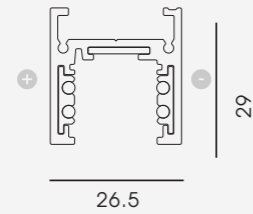

Material	Input	Luminous Flux	Lamp	CRI	Beam Angle
Aluminum	DC150mA 1x6W	240lm/3000K	OSRAM3030	Ra≥90	120°

Tracks

TRACKS
ACCESSORIES
DIMENSIONS
DIAGRAM

LOW VOLTAGE TRACK

section drawings

9500-.../...-ST1

9500-.../...-ST6