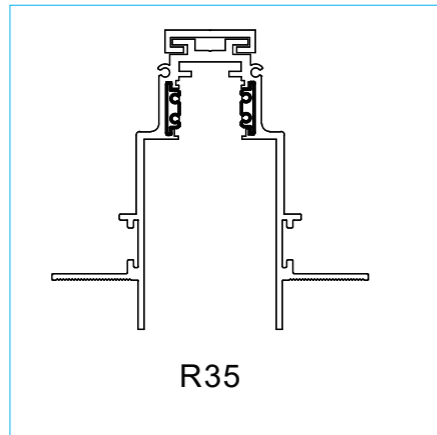

48V MAGNETIC TRACK LIGHT SYSTEM

**DEVELOPED FOR LOW VOLTAGE TRACKS
TO SATISFY ALL TECHNICAL AND DESIGN NEEDS**

48V MAGNETIC TRACK LIGHT SYSTEM

4 wire

MODEL NO.	M20-BL9	INPUT	DC 48V
POWER	9W	FITTING COLOUR	<input type="checkbox"/> <input checked="" type="checkbox"/>
LUMEN	80LM/W	OPTION COLOUR	<input type="checkbox"/> <input checked="" type="checkbox"/> <input type="checkbox"/> <input type="checkbox"/>
BEAM ANGLE	20° 40° 60°	CCT.	3000K 4000K 5000K
CRI	Ra80/Ra95	DIMMING OPTION	