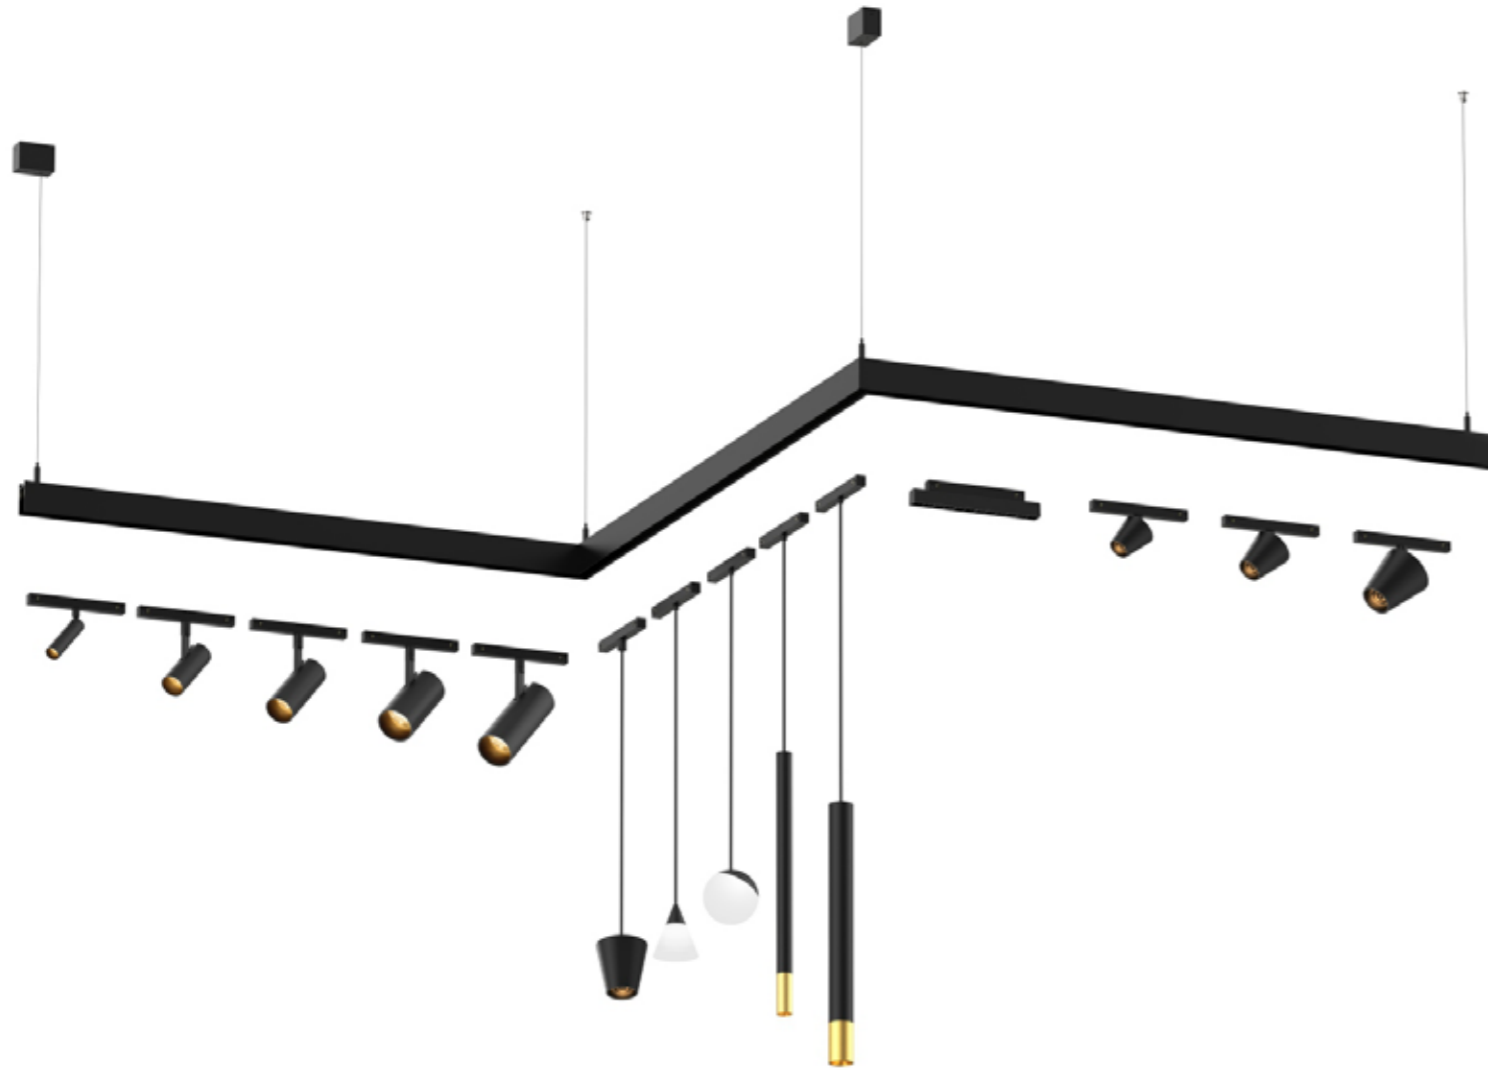

Magnetic Track Slim

TRACKS

LUMINAIRES

MOUNTING OPTIONS

COLORS

Magnetic Track Slim combines unornamented aesthetics with a multitude of configuration options and effortless installation. The outcome is an ecosystem of quality components perfect for spaces where constant flexibility and high performance are required.

SLIM RAIL - TYPE 1

DEEP RAIL - TYPE 2

Two profile depths,
Three mounting options

 TYPE 1
SLIM-SUSPENSION

 TYPE 2
DEEP-SUSPENSION

 TYPE 1
SLIM-CEILING

 TYPE 2
DEEP-CEILING

 TYPE 1
SLIM-RECESSED

 TYPE 2
DEEP-RECESSED

SLIM RAIL

Magnetic track rail with a thin and slim design. Installation options: recessed, surface mounted (for both wall and ceiling) or suspended. Available in 1, 2 or 3m; in white structure or black structure.