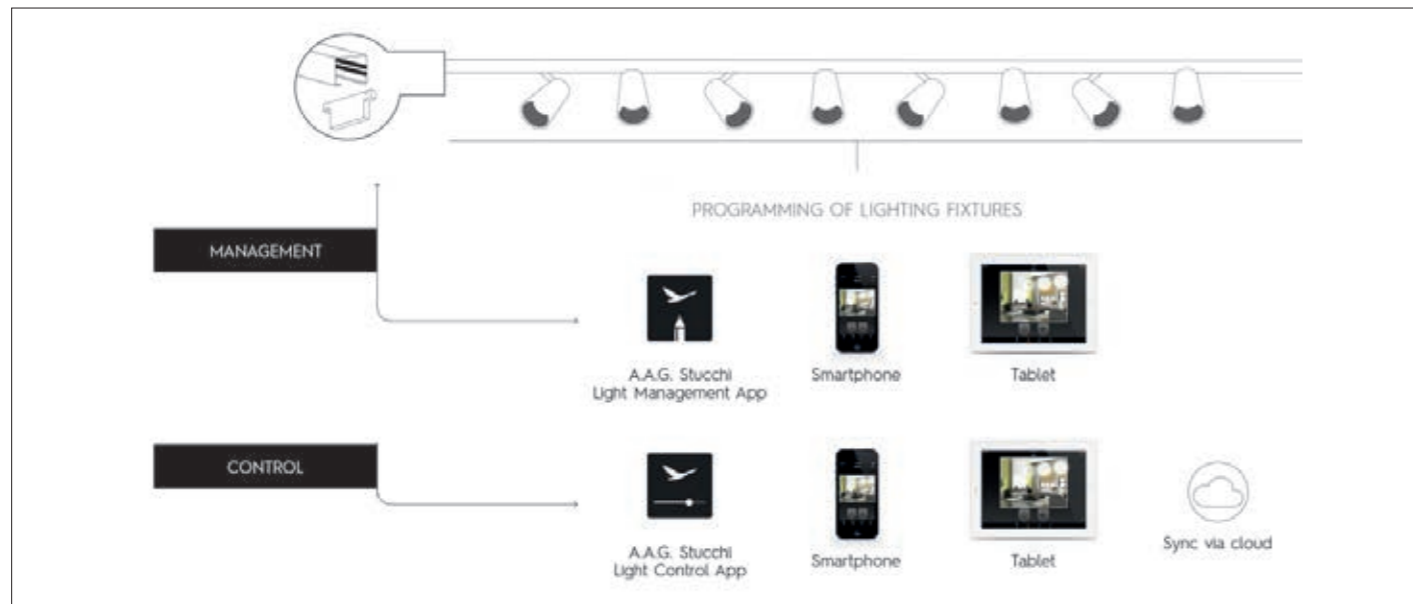

LIGHT CONTROL DEVICES

Adapter for wireless management and control of track lighting
Technology: A.A.G. STUCCHI

B

Adapter for wireless management and control of track lighting with occupancy sensor
Technology: A.A.G. STUCCHI

W B

FUNCTIONING SCHEME

Repeater to opto-insulate the DALI input signal

W