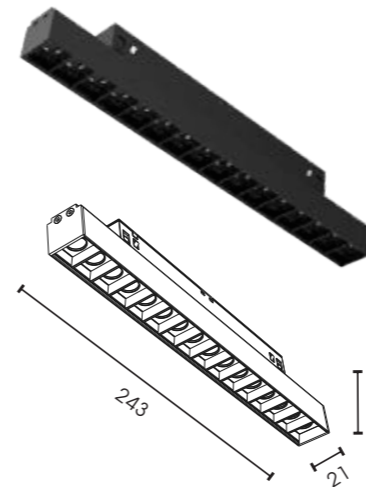

DC.TB0418-1

0.25 IP20

Material	Input	Luminous Flux	Lamp	CRI	Beam Angle
Aluminum	DC350mA 15W	1200lm/3000K	OSRAM 3030	Ra≥90	24°/36°