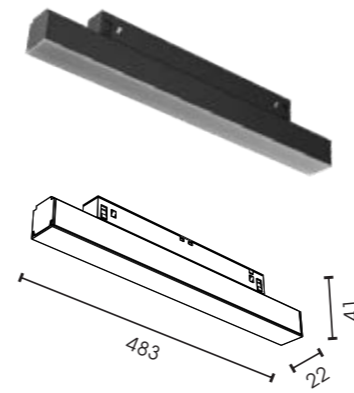

DC.TF0406-1

0.25 IP20

Material	Input	Luminous Flux	Lamp	CRI	Beam Angle
Aluminum	DC250mA 6.5W	210lm/3000K	OSRAM 2835	R_a ≥ 90	120°