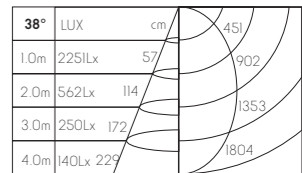

Color : ☐ White ☒ Black

Product profile

Item Code	Input	Luminous Flux	Lamp	Beam Angle	Available Dimming
DC.PS0206-C	DC150mA 1x6W	414lm	HonourTEK	15°/24°/38°	Dali
DC.PS0210-C	DC250mA 1x10W	660lm	HonourTEK	15°/24°/38°	Dali
DC.PS0215-C	DC350mA 1x15W	844lm	HonourTEK	15°/24°/38°	Dali

Size

DC.PS0206-C

0.23 F CE IP20

Material	Input	Luminous Flux	Lamp	CRI	Beam Angle
Aluminum	DC150mA 1x6W	414lm/3000K	Honourtek HRA0604	Ra≥95	15°/24°/38°

DC.PS0210-C

0.33 F CE IP20

Material	Input	Luminous Flux	Lamp	CRI	Beam Angle
Aluminum	DC250mA 1x10W	660lm/3000K	Honourtek HRA0607	Ra≥95	15°/24°/38°

DC.PS0215-C

0.58 F CE IP20

Material	Input	Luminous Flux	Lamp	CRI	Beam Angle
Aluminum	DC350mA 1x15W	844lm/3000K	Honourtek HRA0610	Ra≥95	15°/24°/38°

Optional Accessories

Honeycomb Size: Ø26 x 3
Size: Ø33 x 3
Size: Ø42 x 3
Combed Glass Size: Ø26 x 3
Size: Ø33 x 3
Size: Ø42 x 3
Woven Glass Size: Ø26 x 3
Size: Ø33 x 3
Size: Ø42 x 3

Optional Colors for Baffle

White Golden Black