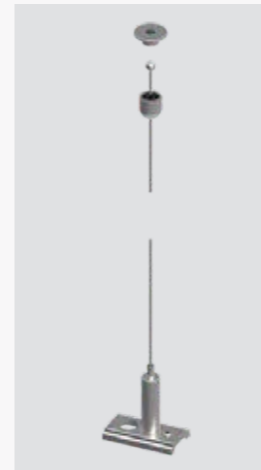

COMPLETE SUSPENSION KITS

9500-KIT1-1,5
9500-KIT1-3
9500-KIT1-5

Includes:

- round head ceiling attachment
- steel cable Ø 1,5mm (L=1500/3000/5000mm) with spherical end
- bracket with automatic gripper

ST2

ST6