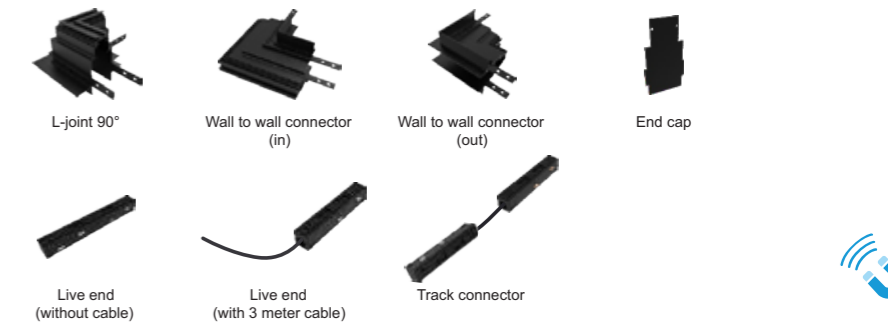

Magnetic Track Slim

TRACKS

LUMINAIRES

MOUNTING OPTIONS

COLORS

Magnetic Track Slim combines unornamented aesthetics with a multitude of configuration options and effortless installation. The outcome is an ecosystem of quality components perfect for spaces where constant flexibility and high performance are required.