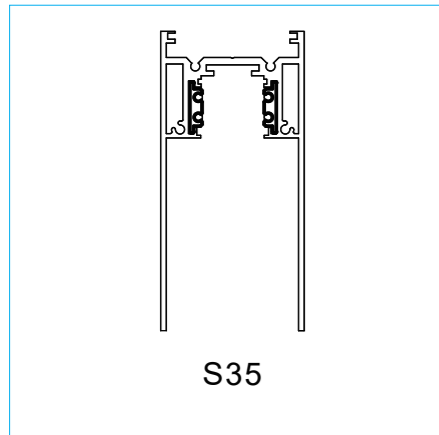

48V MAGNETIC TRACK LIGHT SYSTEM

**DEVELOPED FOR LOW VOLTAGE TRACKS
TO SATISFY ALL TECHNICAL AND DESIGN NEEDS**

48V MAGNETIC TRACK LIGHT SYSTEM

4 wire

MODEL NO.	M20-BL9	INPUT	DC 48V
POWER	9W	FITTING COLOUR	<input type="checkbox"/> <input checked="" type="checkbox"/>
LUMEN	80LM/W	OPTION COLOUR	<input type="checkbox"/> <input checked="" type="checkbox"/> <input type="checkbox"/> <input type="checkbox"/>
BEAM ANGLE	20° 40° 60°	CCT.	3000K 4000K 5000K
CRI	Ra80/Ra95	DIMMING OPTION	