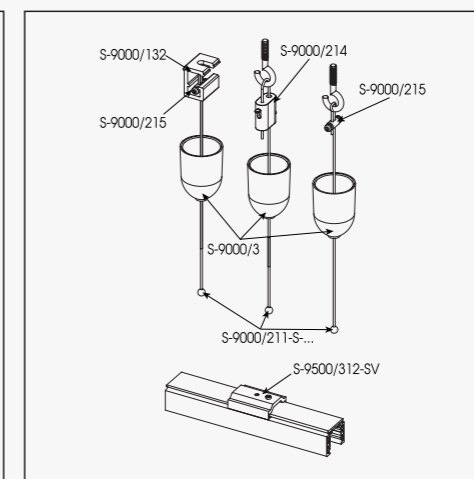

Suspension accessories with ceiling adjustment