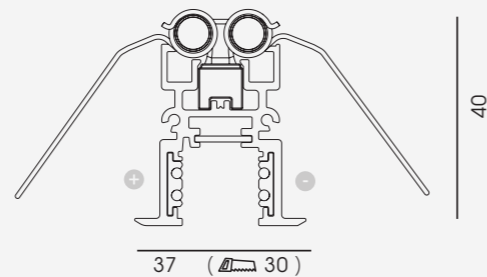

INSTALLATION HEIGHT: 105 mm

9500-.../...-ST8