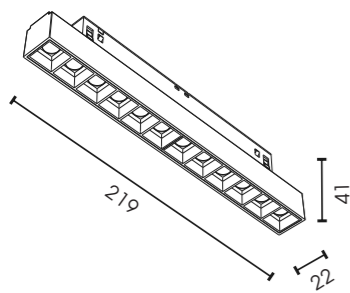

Size

DC.TB0315-1