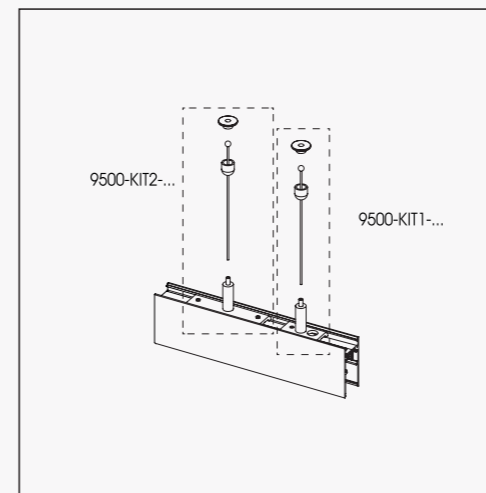

ST2, ST6 TRACKS

Complete suspension kit