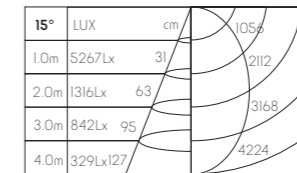

Color : ☐ White ☒ Black

Product profile

Item Code	Input	Luminous Flux	Lamp	Beam Angle	Available Dimming
DC.PS0206-C	DC150mA 1x6W	414lm	HonourTEK	15°/24°/38°	Dali
DC.PS0210-C	DC250mA 1x10W	660lm	HonourTEK	15°/24°/38°	Dali
DC.PS0215-C	DC350mA 1x15W	844lm	HonourTEK	15°/24°/38°	Dali

Size

DC.PS0206-C

0.23 F CE IP20

Material	Input	Luminous Flux	Lamp	CRI	Beam Angle
Aluminum	DC150mA 1x6W	414lm/3000K	Honourtek HRA0604	Ra≥95	15°/24°/38°

DC.PS0210-C

0.33 F CE IP20

Material	Input	Luminous Flux	Lamp	CRI	Beam Angle
Aluminum	DC250mA 1x10W	660lm/3000K	Honourtek HRA0607	Ra≥95	15°/24°/38°

DC.PS0215-C

0.58 F CE IP20

Material	Input	Luminous Flux	Lamp	CRI	Beam Angle
Aluminum	DC350mA 1x15W	844lm/3000K	Honourtek HRA0610	Ra≥95	15°/24°/38°

Optional Accessories

Honeycomb Size: Ø26 x 3
Size: Ø33 x 3
Size: Ø42 x 3
Combed Glass Size: Ø26 x 3
Size: Ø33 x 3
Size: Ø42 x 3
Woven Glass Size: Ø26 x 3
Size: Ø33 x 3
Size: Ø42 x 3

Optional Colors for Baffle

White Golden Black