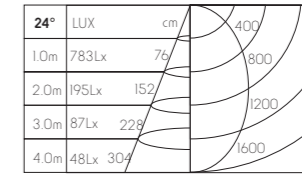

DC.PS0210-C

0.33 F CE IP20

Material	Input	Luminous Flux	Lamp	CRI	Beam Angle
Aluminum	DC250mA 1x10W	660lm/3000K	Honourtek HRA0607	Ra≥95	15°/24°/38°