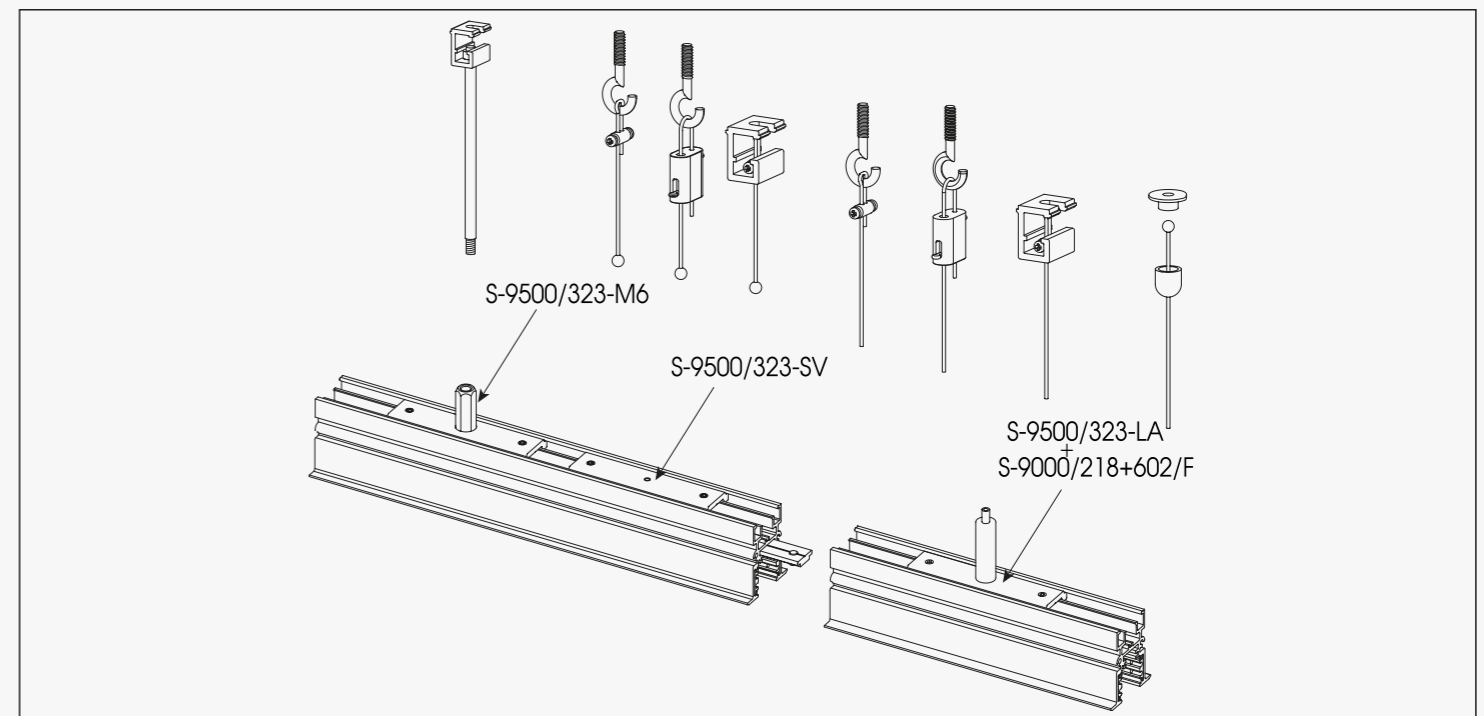

SUSPENSION SETS

S-9000-P4

- Includes:
- ceiling bracket
 - M6 nut
 - M6 threaded bar (L=1000mm)

ST8

ST8 TRACKS

Suspension sets

Suspension accessories with track adjustment

Spring fixing