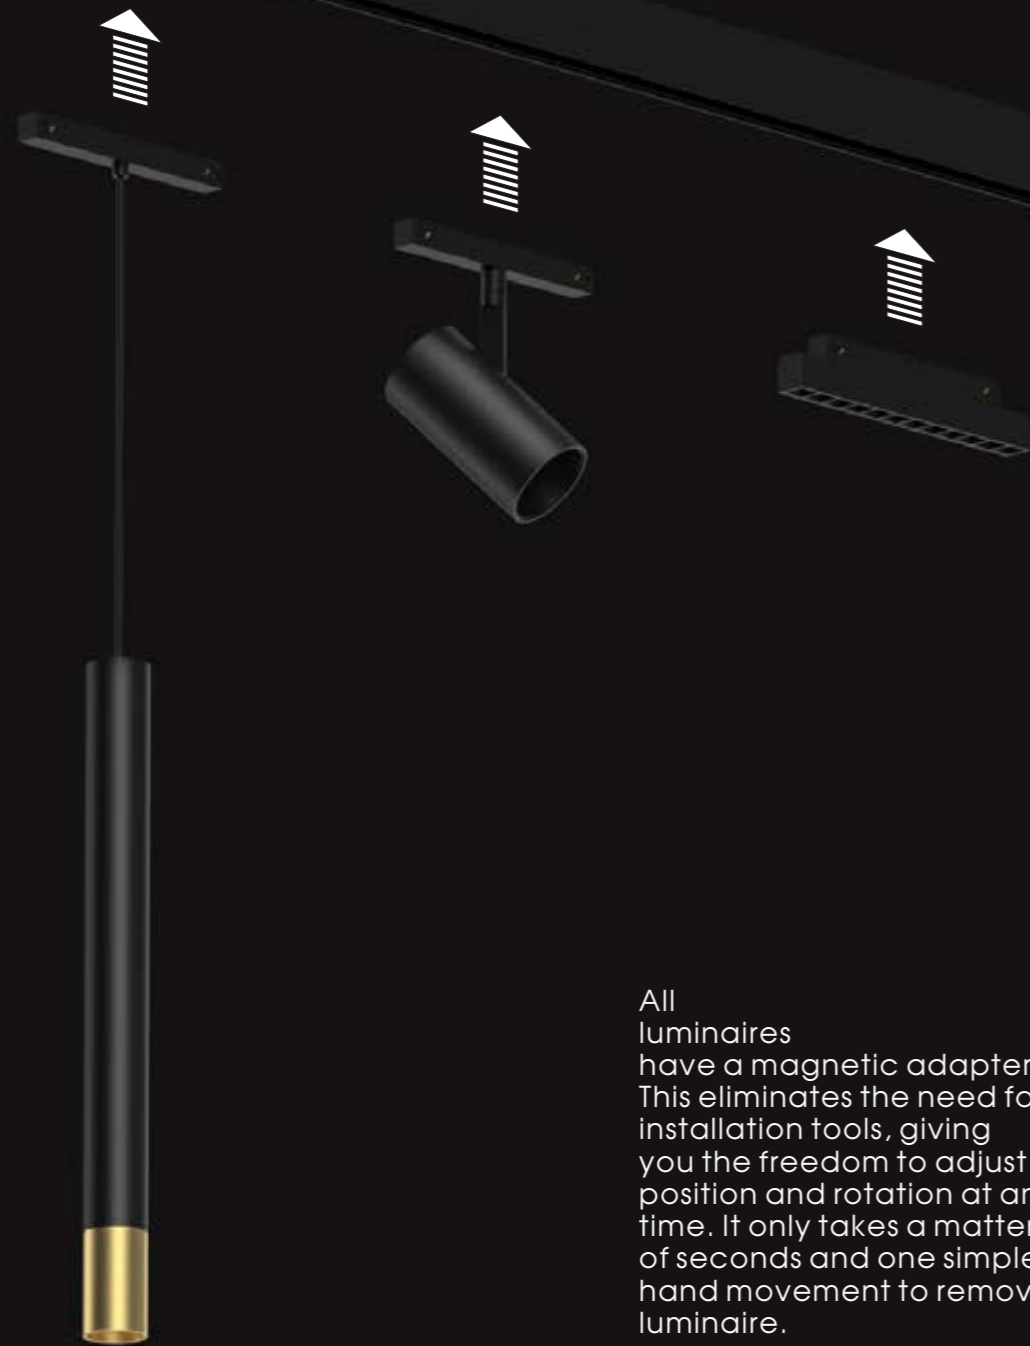

9500-.../...-ST10

COMPATIBILITY

	SLIM RAIL - TYPE 1			DEEP RAIL - TYPE 2		
						
	Surface Suspension	SURFACE SUSPENSION	RECESSED TRIMLESS	SURFACE SUSPENSION	RECESSED TRIMLESS	RECESSED TRIMLESS
	✓	✓	✓			
	✓	✓	✓	✓	✓	✓
	✓	✓	✓			
	✓	✓	✓	✓	✓	✓
	✓	✓	✓	✓	✓	✓
	✓	✓	✓	✓	✓	✓

 COMPATIBLE
  COMPATIBLE - INCREASED DISTANCE BETWEEN TRACK & LUMINAIRE

magnetic snap mounting

All luminaires have a magnetic adapter. This eliminates the need for installation tools, giving you the freedom to adjust the position and rotation at any time. It only takes a matter of seconds and one simple hand movement to remove a luminaire.