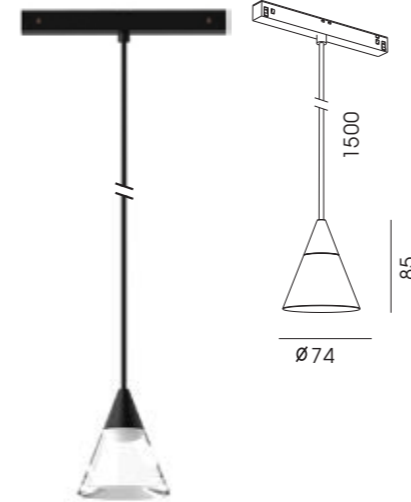

DC.PF0104-1

0.35 IP20

Material	Input	Luminous Flux	Lamp	CRI	Beam Angle
Aluminum	DC150mA 1x4W	160lm/3000K	OSRAM3030	Ra≥90	120°