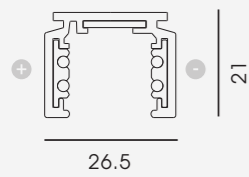

Material	Input	Luminous Flux	Lamp	CRI	Beam Angle
Aluminum	DC150mA 1x6W	240lm/3000K	OSRAM3030	Ra≥90	120°

Tracks

TRACKS
ACCESSORIES
DIMENSIONS
DIAGRAM

LOW VOLTAGE TRACK

section drawings

9500-.../...-ST1

9500-.../...-ST6