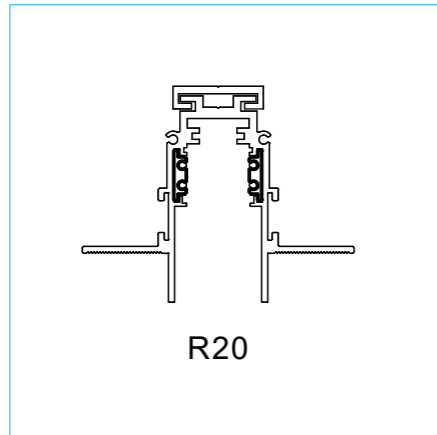

48V MAGNETIC TRACK LIGHT SYSTEM

**DEVELOPED FOR LOW VOLTAGE TRACKS
TO SATISFY ALL TECHNICAL AND DESIGN NEEDS**

48V MAGNETIC TRACK LIGHT SYSTEM

4 wire

MODEL NO.	M20-BL9	INPUT	DC 48V
POWER	9W	FITTING COLOUR	<input type="checkbox"/> <input checked="" type="checkbox"/>
LUMEN	80LM/W	OPTION COLOUR	<input type="checkbox"/> <input checked="" type="checkbox"/> <input type="checkbox"/> <input type="checkbox"/>
BEAM ANGLE	20° 40° 60°	CCT.	3000K 4000K 5000K
CRI	Ra80/Ra95	DIMMING OPTION	