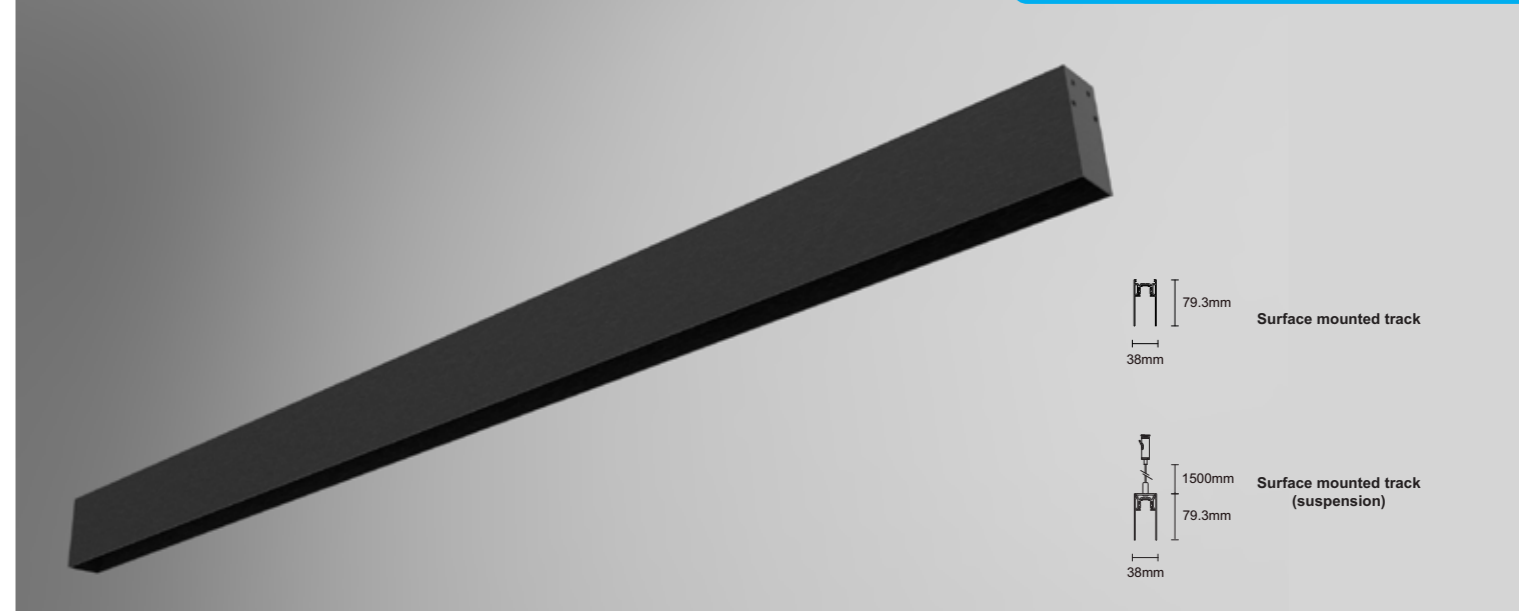

S35 MAGNETIC TRACK

Input voltage	DC48V
Max. load	up to 300W
Max. track length	up to 50m
Track sections	1m / 2m / 3m
Available colour	Satin Black
Certification	CE / ROHS