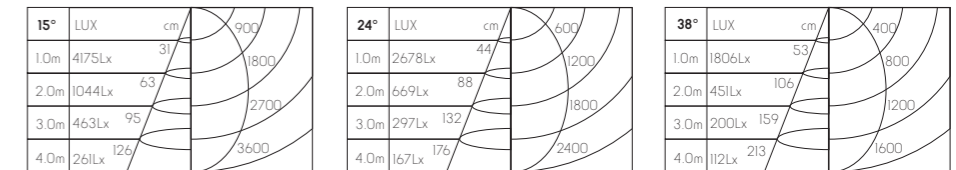

DC.TS0110-C

0.28 IP20

Material	Input	Luminous Flux	Lamp	CRI	Beam Angle
Aluminum	DC250mA 1x10W	551lm/3000K	Honourtek HRA0607	Ra≥95	15°/24°/38°